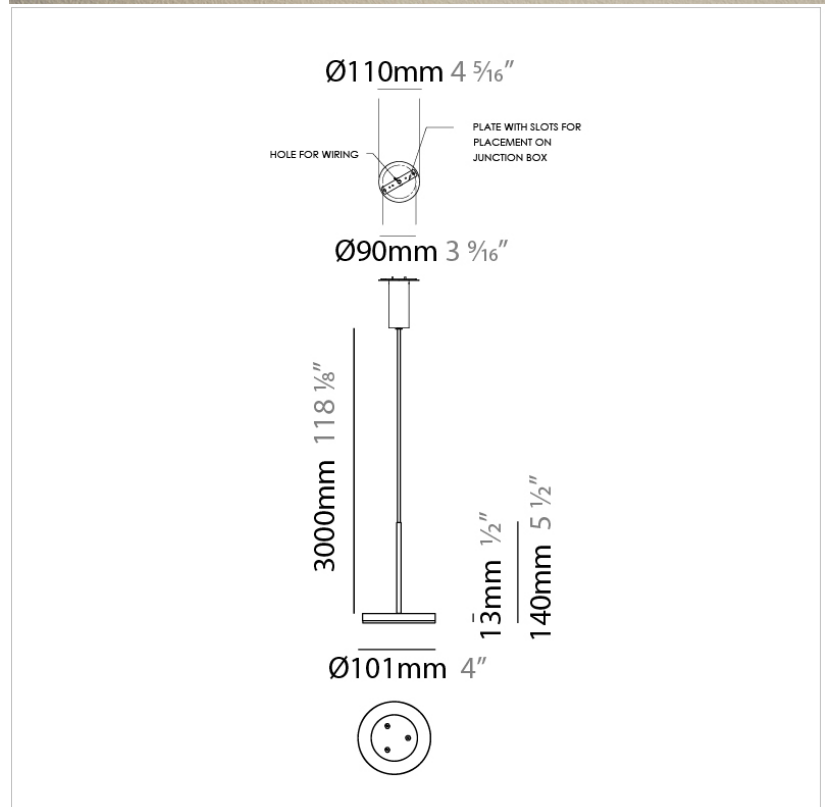

BELLA SUSPENSION

D81667-MBR

PROJECT _____

TYPE _____

NOTES _____

QUANTITY _____

DATE _____

GENERAL

Series: Bella
Brand: Panzeri
Division: Design
Mounting Type: Suspension
Mounting Location: Ceiling
Subcategory: Pendant

PHYSICAL

Shape: Disc
Diameter (mm): 101
Diameter (in): 4
Height (mm): 13
Height (in): 1/2
Max. Overall Height (mm): 3013
Max. Overall Height (in): 118 5/8
Light Distribution: Direct
Weight (kg): 0.54501
Weight (lbs): 1.2
Diffuser: Opal - Acrylic
Fixture Material: Metal

ELECTRICAL

Lamp Type: LED
Input Wattage (W): 6.5
Total Output Wattage (W): 6.5
Dimming: Non-Dimmable
Driver Location: Integrated
Input Voltage (V): 120

LED

Delivered Lumen Range: 100 - 499 lm
Number of LEDs: 1
Color Temperature (°K): 2700
Max. Delivered Lumen (lm): 388
Nominal Lumen (lm): 460
CRI: >80 CRI

OPTICAL

RATINGS AND CERTIFICATIONS

Certified By: CSA Certified to UL and CSA Standards
IP rating: IP40

D